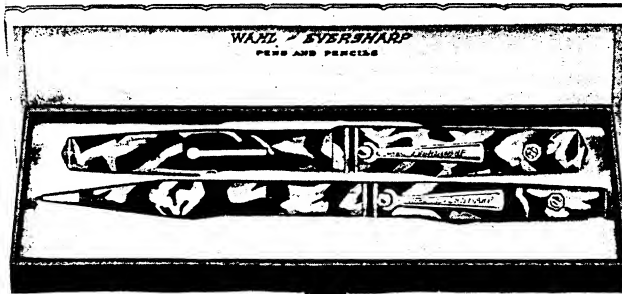

WAHL FOUNTAIN PEN
Beautiful Jade green. No. 2 14k Point. Gold filled band and clip.
No. K8827 Each...$4.20

EVERSHARP PENCIL
Beautiful Jade green. gold filled bands and clip. Propel and repel action.
No. K8844 Each...$2.80